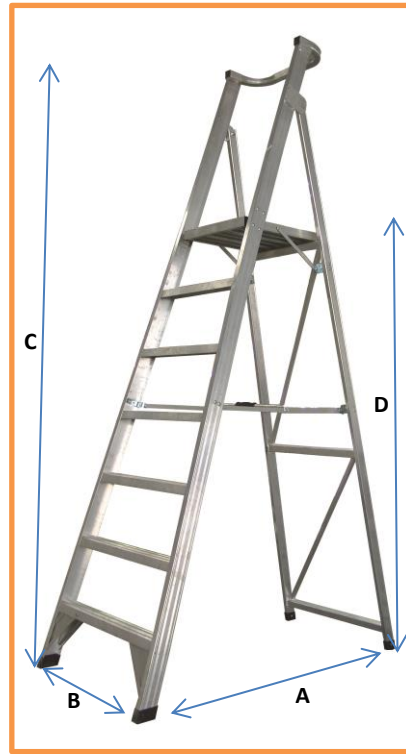

ALUMINIUM PLATFORM LADDERS

SAFE, STURDY, LONG LASTING *MAXIMUM WEIGHT:150KG

HYH-4513 (7 STEPS)

ALUMINIUM 5-7 STEP PLATFORM LADDERS (HYH-2913, HYH-3613, HYH-4513)

FEATURES:

- Large platform provides secure and comfortable work area
- Slip-resistant wide step
- Slip-resistant foot
- Large and sturdy ladder base
- Aluminium safety guard rail

**AS/NZS
1892.1**

MAX. 150 KG

**Intertek
tested**

ITEM	MATERIAL	STEPS	(A) LENGTH	(B) WIDTH	(C) HEIGHT	(D) WORKING AREA	WEIGHT	MAX LOAD
HYH-0822	ALUMINIUM	3-step	93 cm	63 cm	176 cm	48cm (L) x 43cm (W) x 90cm (H)	10.2 kg	150kg
HYH-0925		4-step	111 cm	67 cm	207 cm	48cm (L) x 43cm (W) x 120cm (H)	11.95 kg	
HYH-2913		5-step	127 cm	72 cm	236 cm	48cm (L) x 43cm (W) x 150cm (H)	13.65 kg	
HYH-3613		6-step	144 cm	75 cm	270 cm	48cm (L) x 43cm (W) x 180cm (H)	14.65 kg	
HYH-4513		7-step	158 cm	79 cm	300 cm	48cm (L) x 43cm (W) x 210cm (H)	16.80 kg	