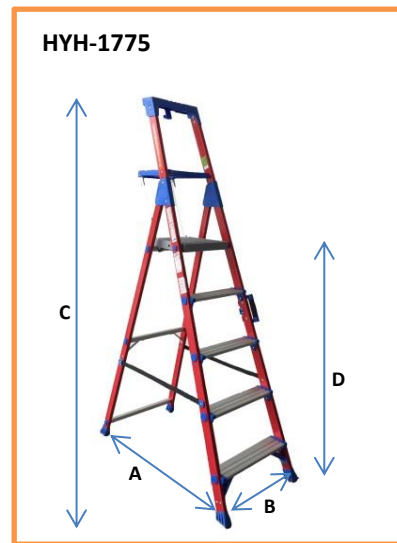

## COMMERCIAL/HOUSEHOLD LADDERS

Our Spider Lite ladder range stems from feedback that there is a lack of quality Home/office ladders in the market. The common ladders that are for home/office use often look “the same drab Aluminium colour” or the ladder functions solely as a ladder. With the Spider Lite range, you not only have quality ladders, but also ladders that are multi-functional and versatile - Utility tray, tool rack, one-click open/close function, handlebar for easy carrying (not to mention that they look way cooler than the commonly available ladders).

**SAFE, STURDY,  
LONG LASTING,  
EASY TO USE**

175KG

**FIBERGLASS 3-7 STEP HOUSEHOLD LADDERS (HYH-1354, HYH-1666, HYH-1775, HYH-2380, HYH-2688)**

- Multi-functional top cap & tool tray
- Large platform for comfortable work area
- Portable grip
- Easy click lock
- Non-conductor of electricity
- Fiberglass Stile
- Anti-slip step
- Slip-resistant foot

| ITEM     | MATERIAL   | STEPS  | (A) LENGTH | (B) WIDTH | (C) HEIGHT | (D) PLATFORM HEIGHT | WEIGHT  | MAX LOAD |
|----------|------------|--------|------------|-----------|------------|---------------------|---------|----------|
| HYH-1354 | Fibreglass | 3-step | 75 cm      | 50 cm     | 145 cm     | 72 cm               | 6.6 kg  | 150 kg   |
| HYH-1666 |            | 4-step | 93 cm      | 53 cm     | 171 cm     | 98 cm               | 7.5 kg  |          |
| HYH-1775 |            | 5-step | 111 cm     | 56 cm     | 197.5 cm   | 124 cm              | 8.6 kg  |          |
| HYH-2380 |            | 6-step | 129 cm     | 59 cm     | 223.4 cm   | 150 cm              | 9.5 kg  |          |
| HYH-2688 |            | 7-step | 146 cm     | 62 cm     | 249.5 cm   | 176 cm              | 10.6 kg |          |